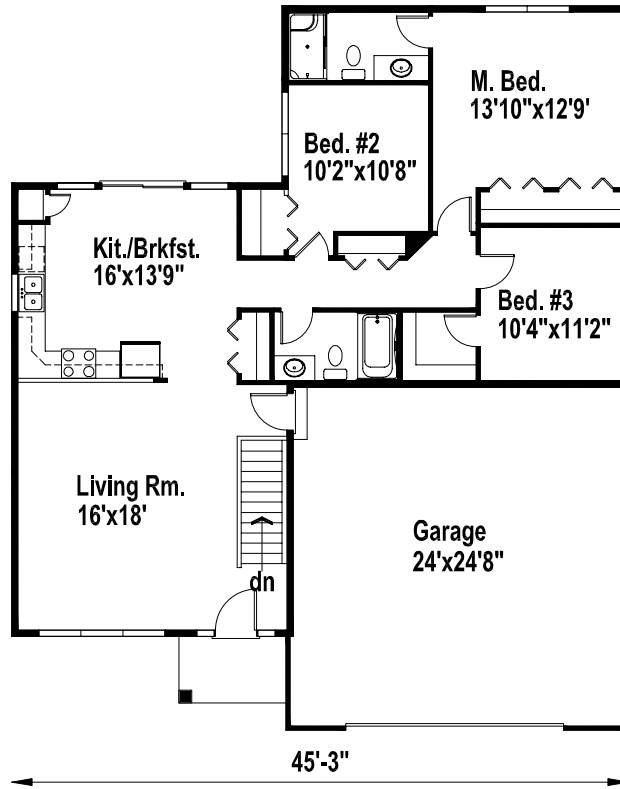

# Hawthorne

- The square footage and room sizes may vary.
- See construction documents for exact sizes.
- Plans can be built with either HCS or Prelude specs.

**1385 finished sq. ft. 3 Bedroom**