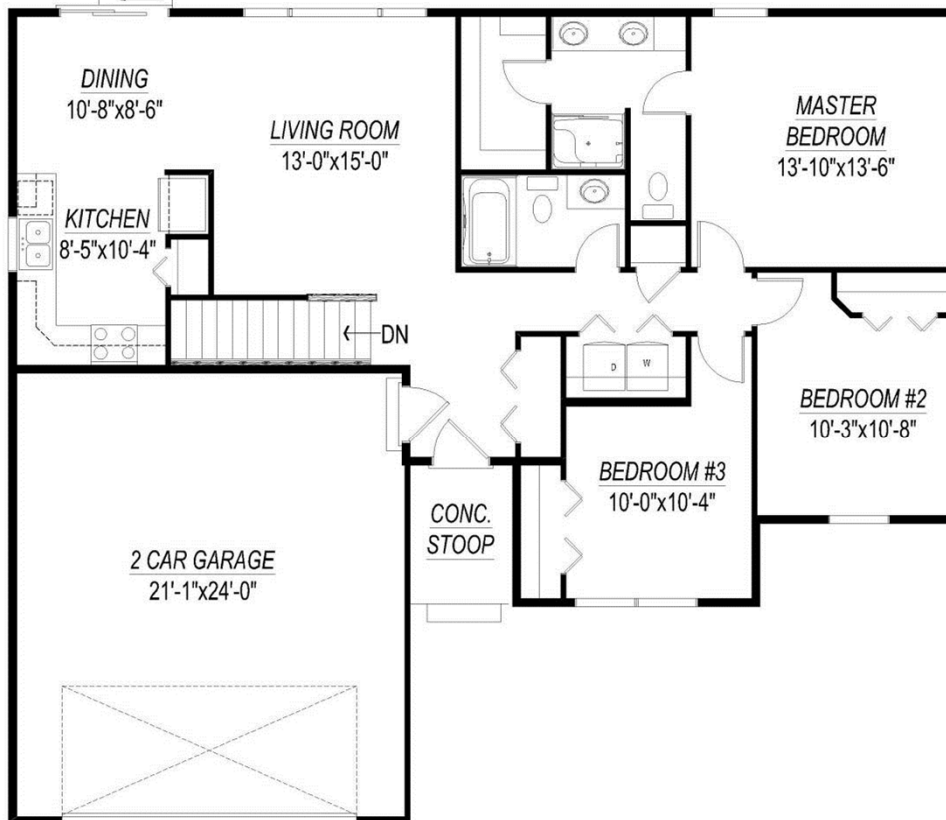

Caliber

51'-6"

- The square footage and room sizes may vary.
- See construction documents for exact sizes.
- Plans can be built with either HCS or Prelude specs.

1308 finished sq. ft. 3 Bedroom

www.hcsbuilders.com