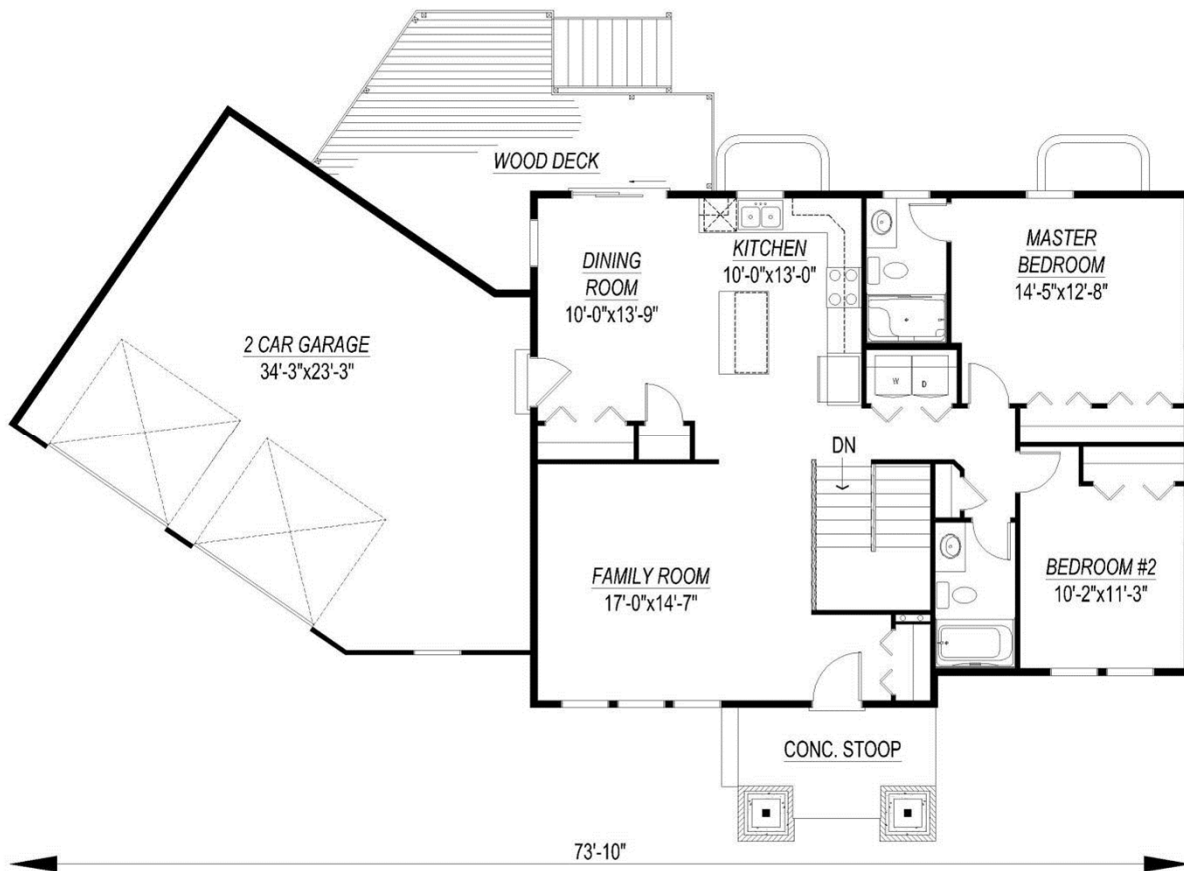

Cobalt

- The square footage and room sizes may vary.
- See construction documents for exact sizes.
- Plans can be built with either HCS or Prelude specs.

1298 finished sq. ft. 3 Bedroom

www.hcsbuilders.com