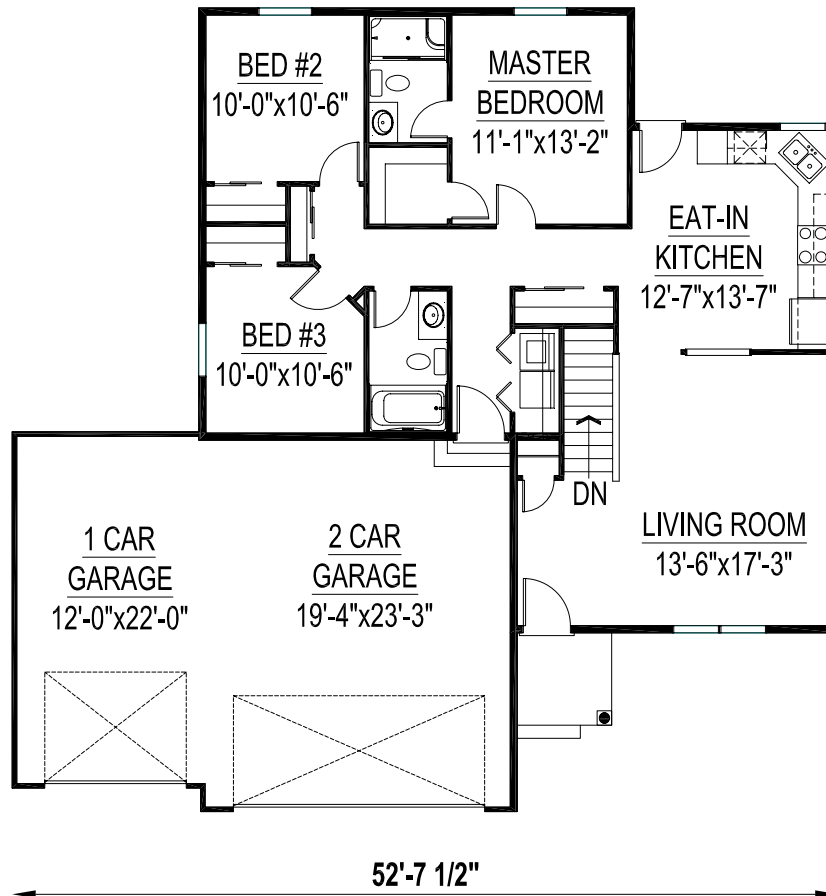

Chandler

- The square footage and room sizes may vary.
- See construction documents for exact sizes.
- Plans can be built with either HCS or Prelude specs.

1281 finished sq. ft. 3 Bedroom

www.hcsbuilders.com