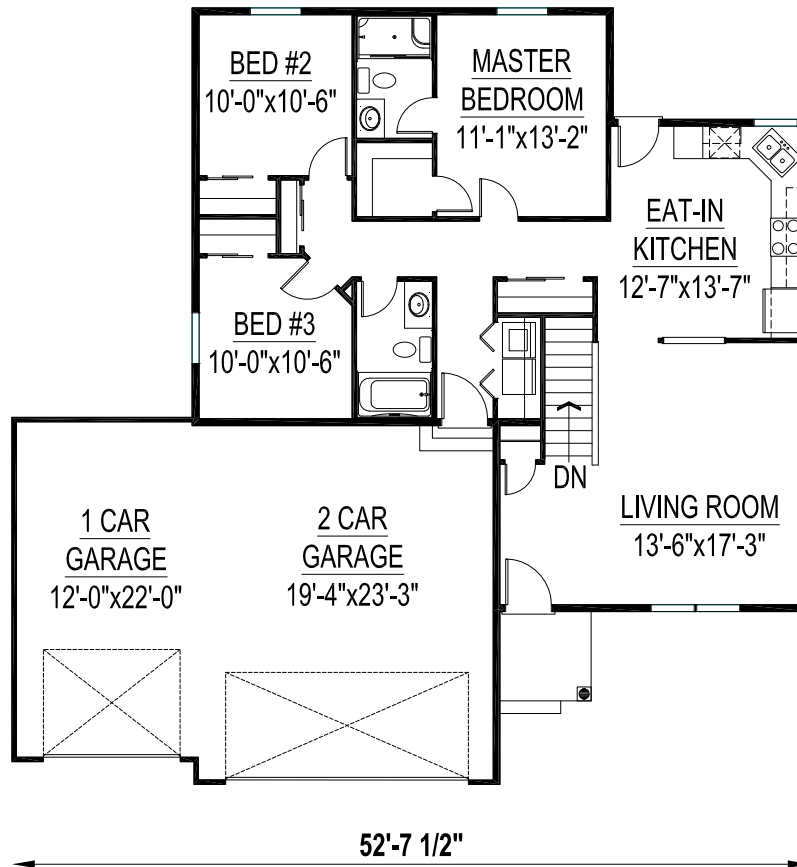

■ Chandler

- The square footage and room sizes may vary.
- See construction documents for exact sizes.
- Plans can be built with either HCS or Prelude specs.

1281 finished sq. ft. 3 Bedroom