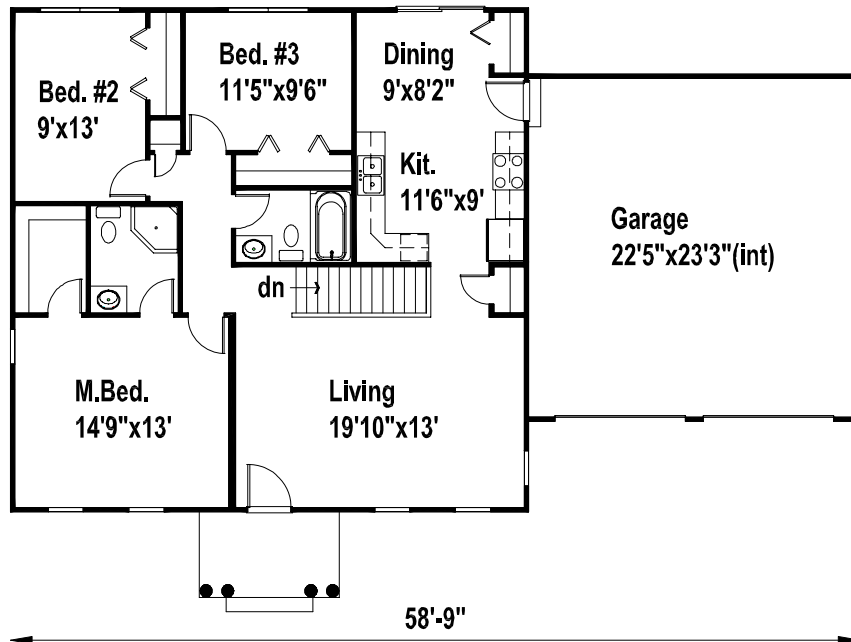

# Bradley

- The square footage and room sizes may vary.
- See construction documents for exact sizes.
- Plans can be built with either HCS or Prelude specs.

1276 finished sq. ft. 3 Bedroom