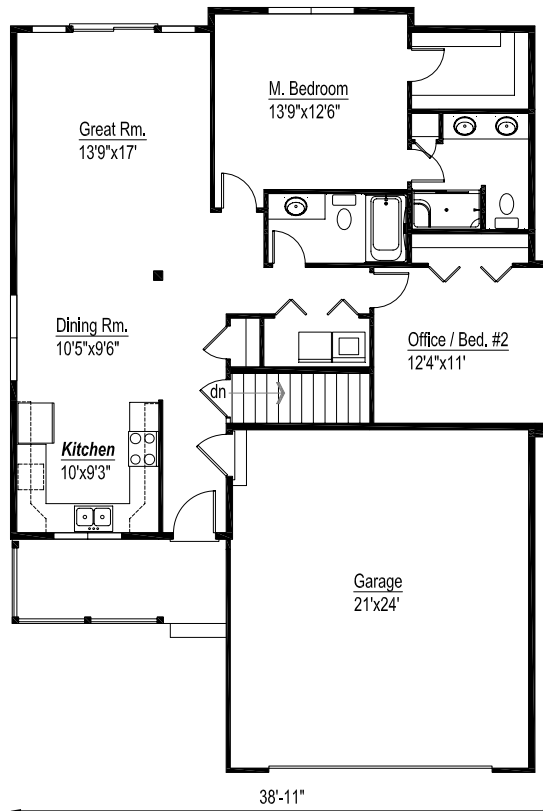

Camden

- The square footage and room sizes may vary.
- See construction documents for exact sizes.
- Plans can be built with either HCS or Prelude specs.

1248 finished sq. ft. 2 Bedroom