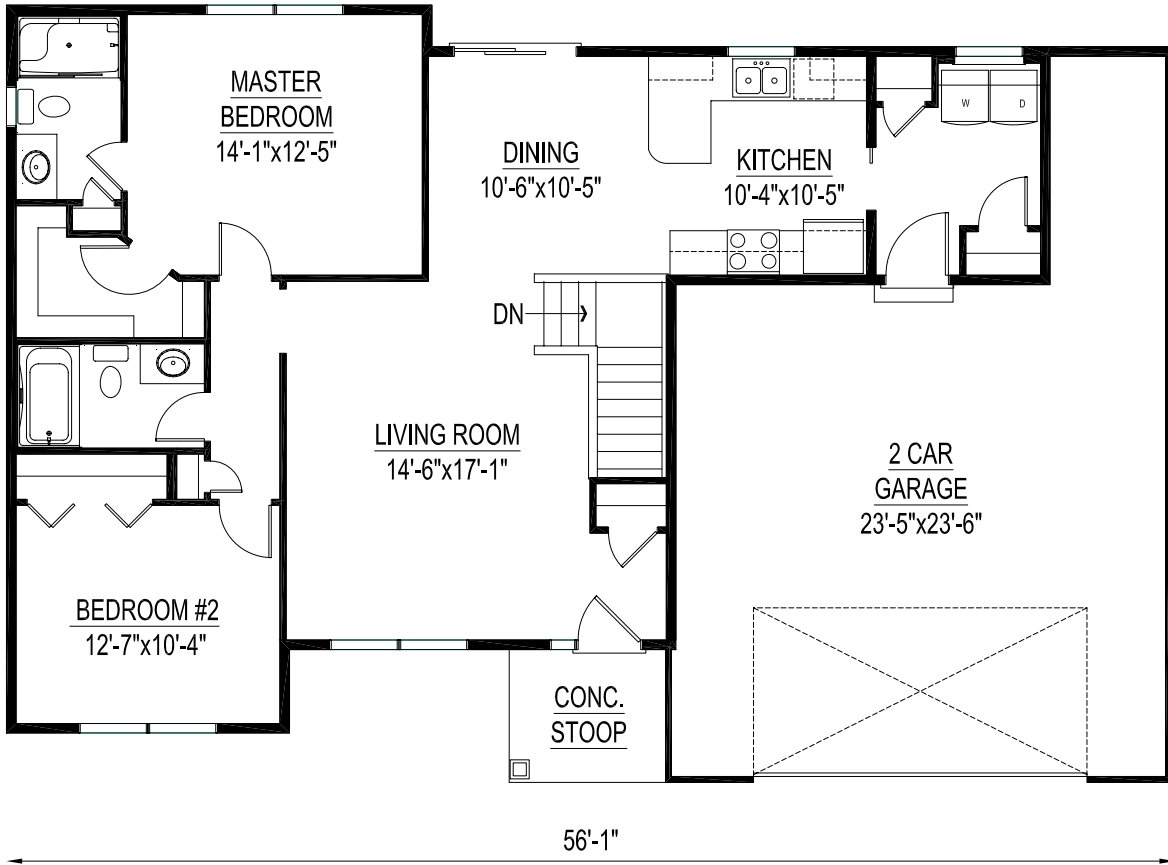

# Letterman

- The square footage and room sizes may vary.
- See construction documents for exact sizes.
- Plans can be built with either HCS or Prelude specs.

1229 finished sq. ft. 2 Bedroom