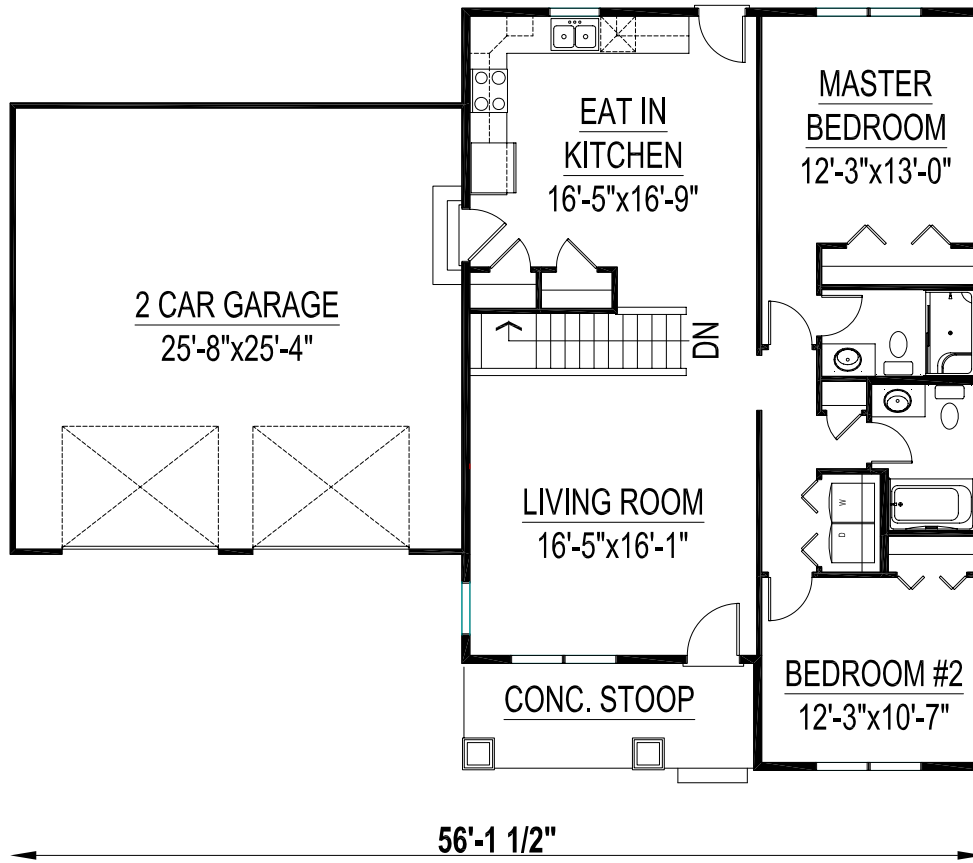

Ross

- The square footage and room sizes may vary.
- See construction documents for exact sizes.
- Plans can be built with either HCS or Prelude specs.

1217 finished sq. ft. 2 Bedroom