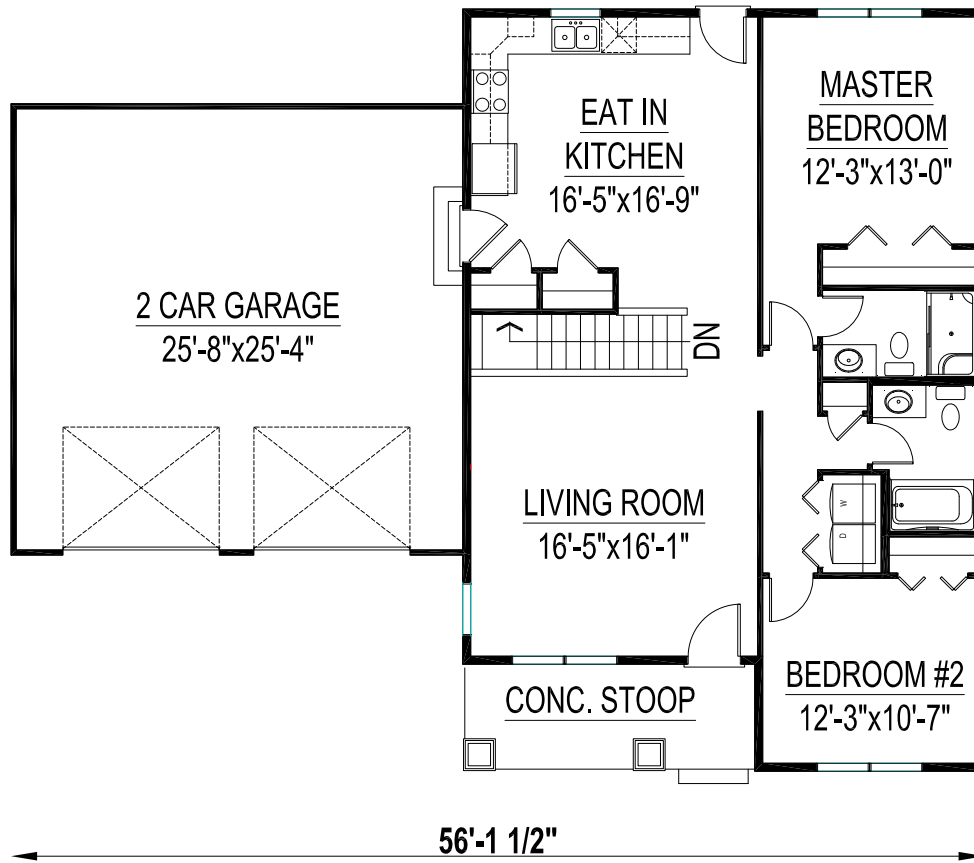

# Ross

- The square footage and room sizes may vary.
- See construction documents for exact sizes.
- Plans can be built with either HCS or Prelude specs.

1217 finished sq. ft. 2 Bedroom