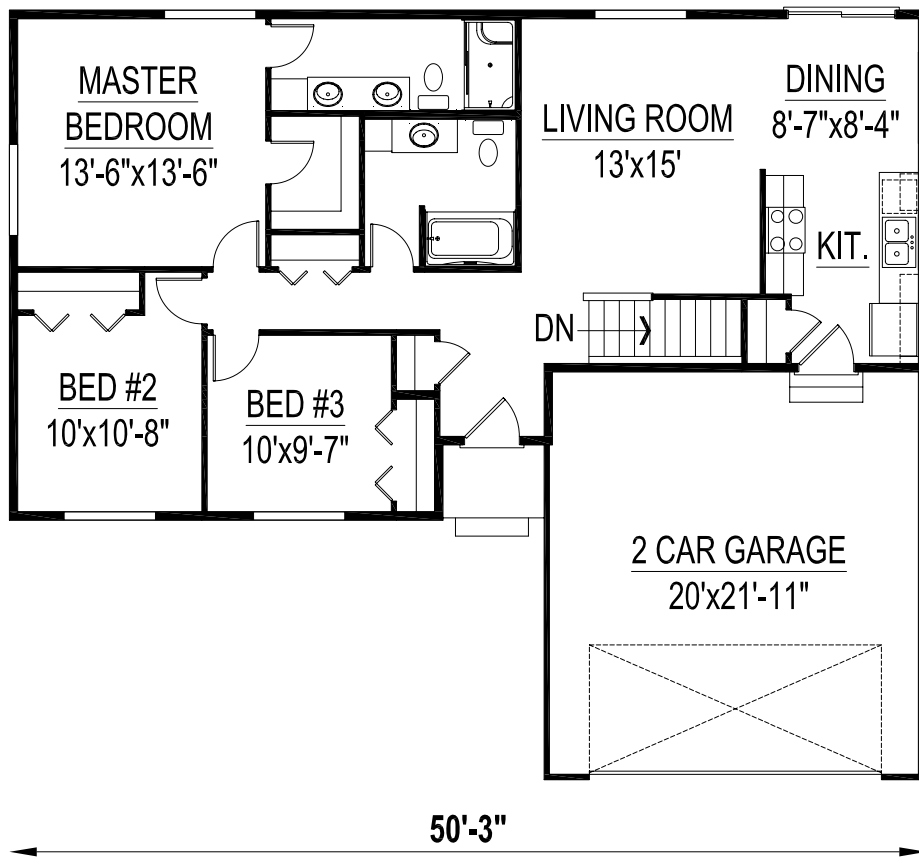

Plan G2

Hunziker
Christy
Shirk

- The square footage and room sizes may vary.
- See construction documents for exact sizes.
- Plans can be built with either HCS or Prelude specs.

1212 finished sq. ft. 3 Bedroom