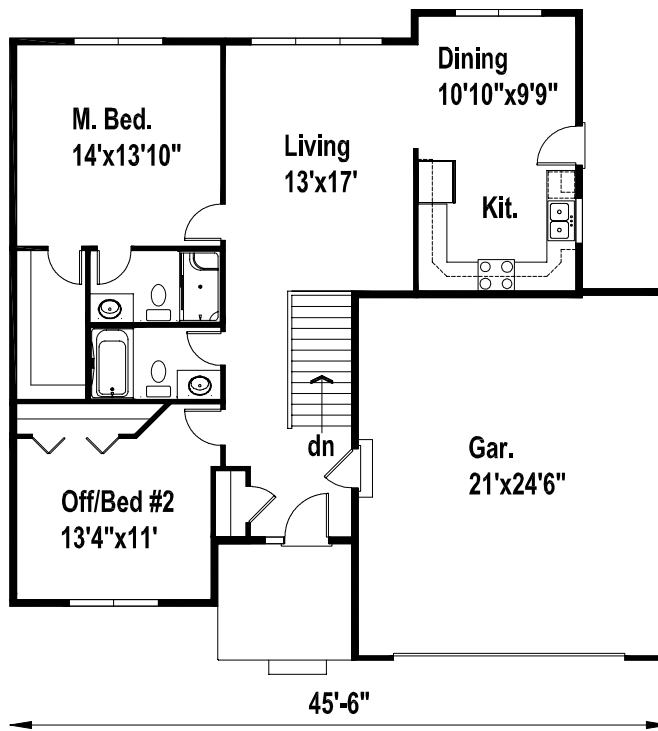

Maxwell

- The square footage and room sizes may vary.
- See construction documents for exact sizes.
- Plans can be built with either HCS or Prelude specs.

1205 finished sq. ft. 2 Bedroom