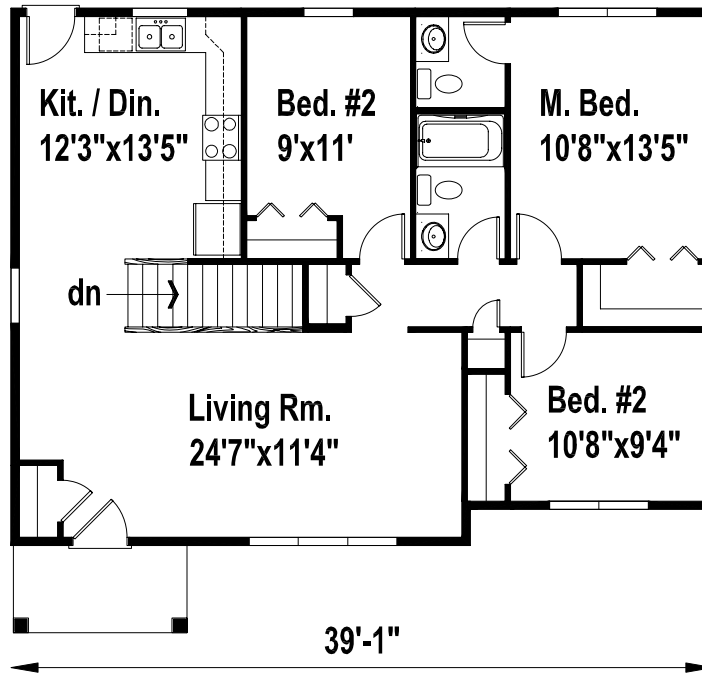

# Monroe

- The square footage and room sizes may vary.
- See construction documents for exact sizes.
- Plans can be built with either HCS or Prelude specs.

1142 finished sq. ft. 3 Bedroom

[www.hcsbuilders.com](http://www.hcsbuilders.com)