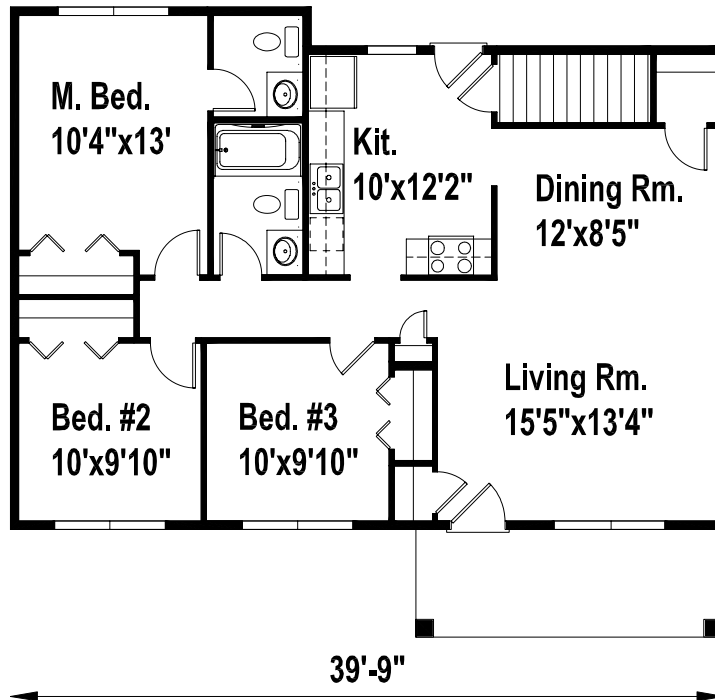

Belmont

- The square footage and room sizes may vary.
- See construction documents for exact sizes.
- Plans can be built with either HCS or Prelude specs.

1106 finished sq. ft. 3 Bedroom

www.hcsbuilders.com