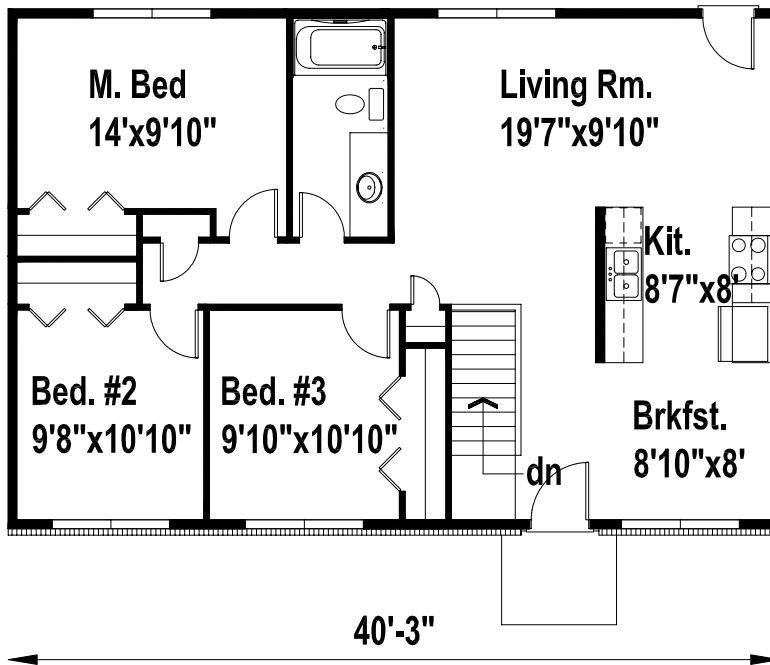

Emerson

- The square footage and room sizes may vary.
- See construction documents for exact sizes.
- Plans can be built with either HCS or Prelude specs.

1092 finished sq. ft. 3 Bedroom