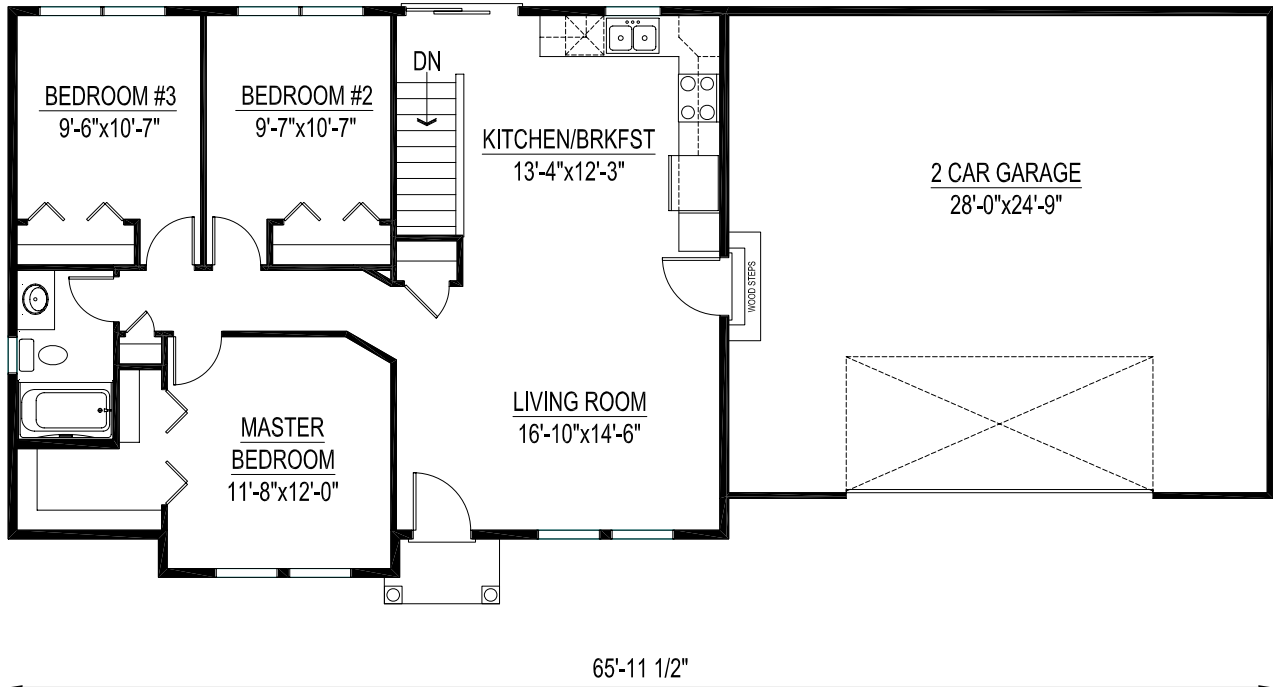

# Plan B

- The square footage and room sizes may vary.
- See construction documents for exact sizes.
- Plans can be built with either HCS or Prelude specs.

1068 finished sq. ft. 2 Bedroom

[www.hcsbuilders.com](http://www.hcsbuilders.com)